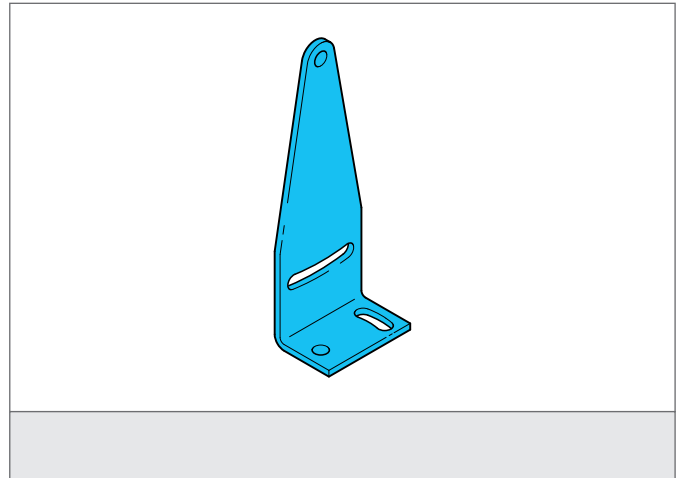

# BW LHT 81 Mounting Bracket

- Adjustable
- Robust design

### TECHNICAL INFORMATION (typ.)

Hole spacing	67 mm
Mounting hole	Ø 4,5 mm
Casing material	metal