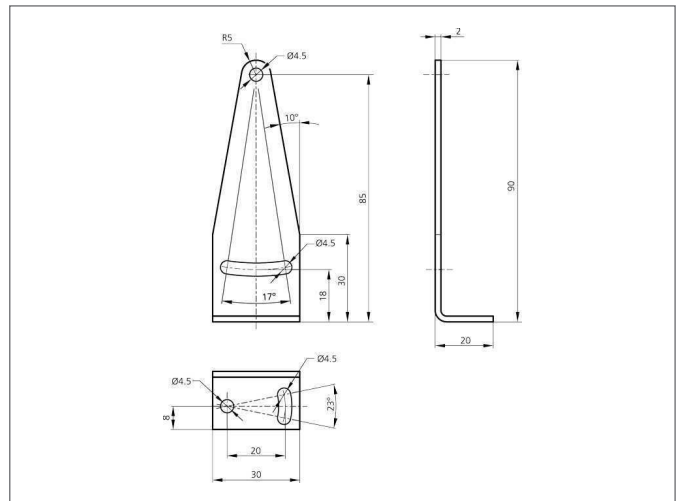

# BW LHT 81 Mounting Bracket

- Adjustable
- Robust design

### TECHNICAL INFORMATION (typ.)

Hole spacing	67 mm
Mounting hole	Ø 4,5 mm
Casing material	metal